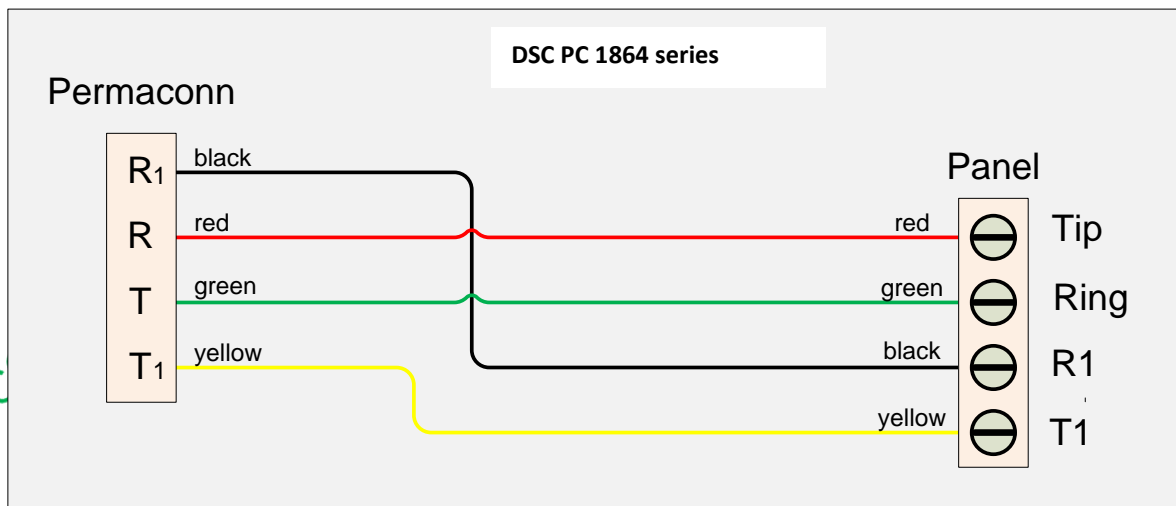

DSC PC1864 series Alarm Panel

- ✓ **Panel Dialler wiring**
- ✓ **Panel Dialler programming**

PERMACONN™
leaders in wireless security technology

Background:

The PM45 & PM1048-3G (v3) communicator now has a terminal block for the connection of the female 611 fly lead (supplied). If the Alarm Panel also has a terminal block for PSTN connection, we recommend you use your own cable between the Alarm Panel dialler and PM45 & PM1048-3G (v3).

This type of installation negates the use of the female 611 fly lead, decreasing your installation time.

For four (4), six (6) and eight (8) pin RJ connectors, please refer to manufactures wiring diagram.

There are four minimum requirements from the Alarm panel for successful communication:

1) Must have an eight (8) digit primary phone. E.g. 12345678 or 55555555.
2) A four (4) digit account number.
3) Must be Contact ID format.
4) Must be set for tone (DTMF) dialling.
5) Optional is open / close reporting, must be enabled for Pocket Secure App.

Dialler Lead wiring between Permaconn and DSC PC 1864 series Alarm Panel: